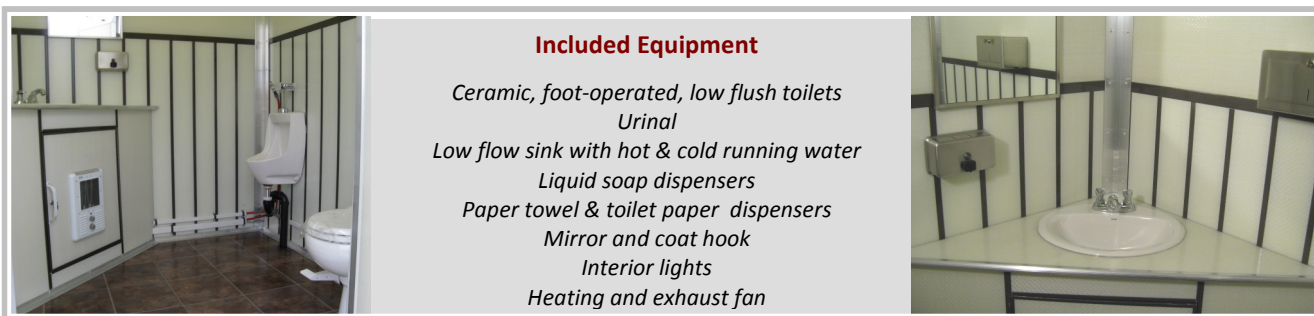

GO HUT

TOILET RENTALS

VIP – 2M

INFORMATION SHEET

- LUXURY ON WHEELS -
BRIGHT & ROOMY IN WARM AND COLD WEATHER

This entirely self-contained restroom trailer includes 2 complete washrooms.

The VIP-2 has 2 large private rooms with a flushing porcelain toilet, counter space, porcelain sink with automatic faucet and wall mounted porcelain urinal.

Whether used for a special event or a construction site, your users will appreciate this unit.

Dimensions:

- ❖ External 60" X 159" X 112" and tongue at 52"
- ❖ Footprint required: 100" X 212"
- ❖ Water capacity 149.6 US gallons
- ❖ Waste capacity 299.2 US gallons

Power Requirements:

- ❖ 1 X 110V 15Amp
- ❖ During winter months the 1 X 110V 15Amp should be replaced with a 1 X 120V 30Amp
- ❖ Client to provide any extension cords that may be required to connect the restroom
- ❖ **ALL POWER HOOKUPS ARE THE RESPONSIBILITY OF THE RENTER**

Notes:

- ❖ Fully winterized
- ❖ Unit must be installed on level, solid ground
- ❖ All prices are based on a maximum 1 hour setup (unless stated otherwise)

Included in Services:

- ❖ Filling with fresh water
- ❖ Emptying of waste
- ❖ Filling soap, toilet paper and paper towels
- ❖ Washing the toilet, urinal, sink, mirror and floor
- ❖ Client is responsible for disposal of garbage