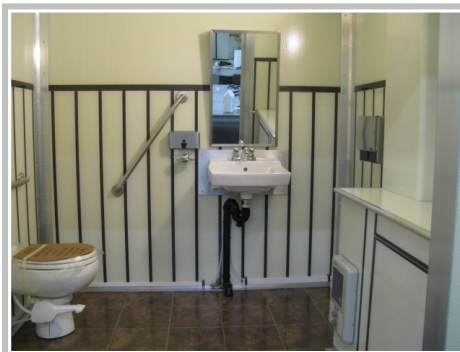

GO HUT

TOILET RENTALS

VIP – HC

INFORMATION SHEET

- ALL-SEASON, BARRIER FREE AND ACCESSIBLE -

This entirely self-contained wheelchair accessible restroom trailer includes 1 complete washroom with code designed features.

The VIP-HC is a private large surface room with a flushing porcelain toilet, generous counter space, porcelain sink with automatic faucets.

This unit is ideal for a sales office or for a long term rental and is suitable for users who need extra assistance.

Dimensions:

- ❖ External 90" X 90" X 114"
- ❖ Footprint required: 120" X 182" Not including ramp
- ❖ Water capacity 89.8 US gallons
- ❖ Waste capacity 179.5 US gallons

Power Requirements:

- ❖ 1 X 120V 30Amp breaker with Twist connector
- ❖ Client to provide any extension cords that may be required to connect the restroom
- ❖ **ALL POWER HOOKUPS ARE THE RESPONSIBILITY OF THE RENTER**

Notes:

- ❖ Fully winterized
- ❖ Unit must be installed on level, solid ground
- ❖ Ramp to be built by customer on location
- ❖ All prices are based on a maximum 1 hour setup (unless stated otherwise)